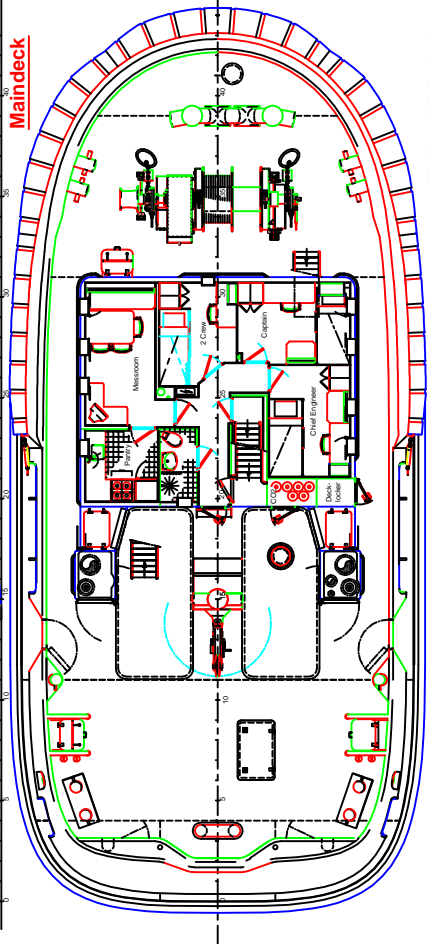

**Maindeck**

**Topdeck**

**Below Maindeck**

**Bridgedeck**

# Damen ASD Tug 2411

Principal dimensions:

Length o.a.	24.47 m
Beam o.a.	11.33 m
Depth at sides	4.60 m
Draught aft (approx.)	5.35 m

Item	Code	Quantity	Unit	Description
1	10-35	1.00	UNIT	ASD TUG 2411

DAMEN		DAMEN SHIP MANAGEMENT	
Damenweg 1		Postbus 1000	
3720 BA Zwartsluis		The Netherlands	
T +31 (0)522 413200		F +31 (0)522 413201	
E <a href="mailto:info@damen.nl">info@damen.nl</a>		www.damen.nl	

Scale	0	1	2	3	4	5m
-------	---	---	---	---	---	----

General arrangement