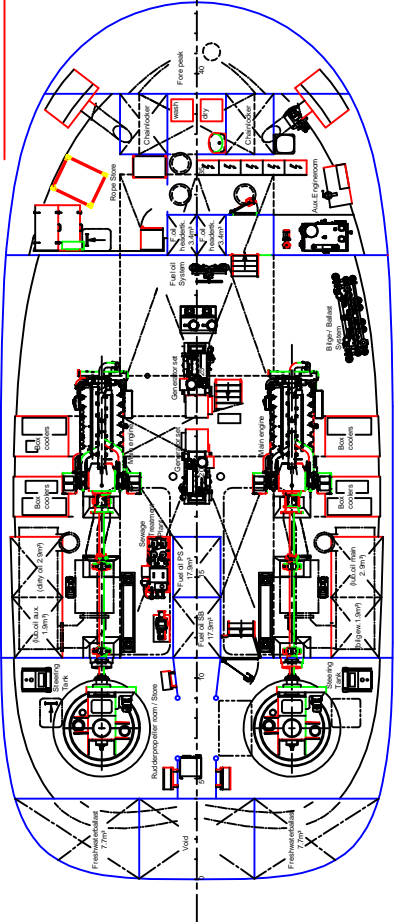

**Maindeck**

**Topdeck**

**Below Maindeck**

**Bridgedeck**

# Damen ASD Tug 2411

Principal dimensions:

Length o.a.	24.47 m
Beam o.a.	11.33 m
Depth at sides	4.60 m
Draught aft (approx.)	5.35 m

Item	Code	Quantity	Unit	Description
1	10-35	1.00	UNIT	ASD TUG 2411

DAMEN		DAMEN SHIP MANAGEMENT	
Damenweg 1		Postbus 1000	
3720 BA Zwartsluis		The Netherlands	
T +31 (0)522 413200		F +31 (0)522 413201	
E <a href="mailto:info@damen.nl">info@damen.nl</a>		www.damen.nl	

Scale	0	1	2	3	4	5m
-------	---	---	---	---	---	----

General arrangement