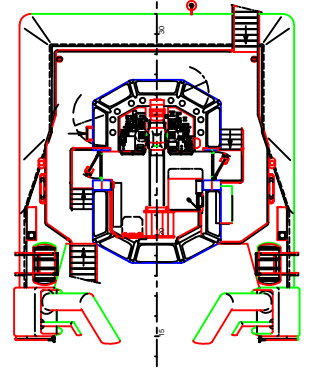

**Maindeck**

**Topdeck**

**Below Maindeck**

**Bridgedeck**

# Damen ASD Tug 2411

Principal dimensions:

Length o.a.	24.47 m
Beam o.a.	11.33 m
Depth at sides	4.60 m
Draught aft (approx.)	5.35 m

Item	Code	Quantity	Unit	Description
1	10-35	1.00	UNIT	ASD TUG 2411

DAMEN		DAMEN SHIP MANAGEMENT	
Damenweg 1		Postbus 1000	
3720 BA Zwartsluis		The Netherlands	
T +31 (0)522 413200		F +31 (0)522 413201	
E <a href="mailto:info@damen.nl">info@damen.nl</a>		www.damen.nl	

Scale	0	1	2	3	4	5m
-------	---	---	---	---	---	----

General arrangement