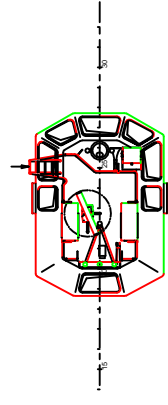

**Maindeck**

**Topdeck**

**Below Maindeck**

**Bridgedeck**

# Damen ASD Tug 2411

Principal dimensions:

Length o.a.	24.47 m
Beam o.a.	11.33 m
Depth at sides	4.60 m
Draught aft (approx.)	5.35 m

Item	Code	Quantity	Unit	Description
1	10-35	1.00	UNIT	ASD TUG 2411

DAMEN		DAMEN SHIP MANAGEMENT	
Damenweg 1		Postbus 1000	
3720 BA Zwartsluis		The Netherlands	
T +31 (0)522 413200		F +31 (0)522 413201	
E <a href="mailto:info@damen.nl">info@damen.nl</a>		www.damen.nl	

Scale	0	1	2	3	4	5m
-------	---	---	---	---	---	----

General arrangement